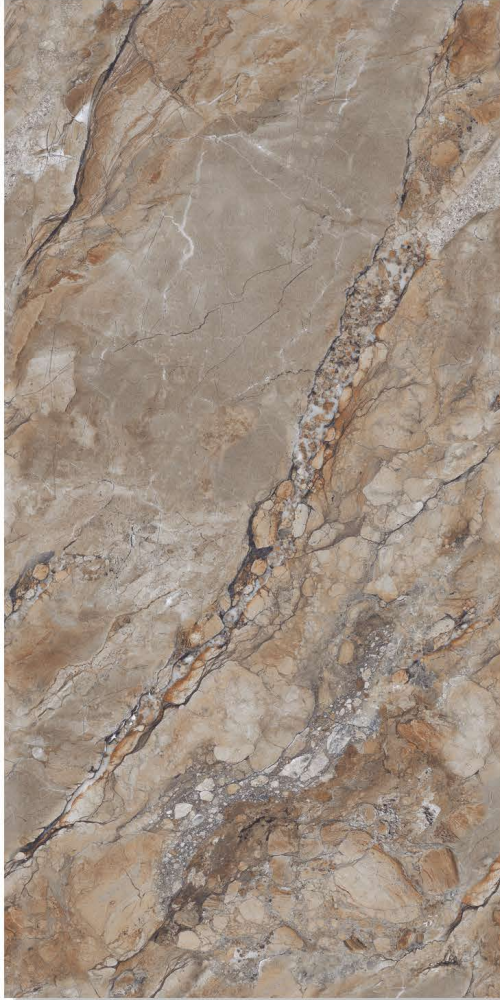

FAENZA
ORO
BROWN

SIZE
600X1200MM

FINISH
GLOSSY

RANDOM
04