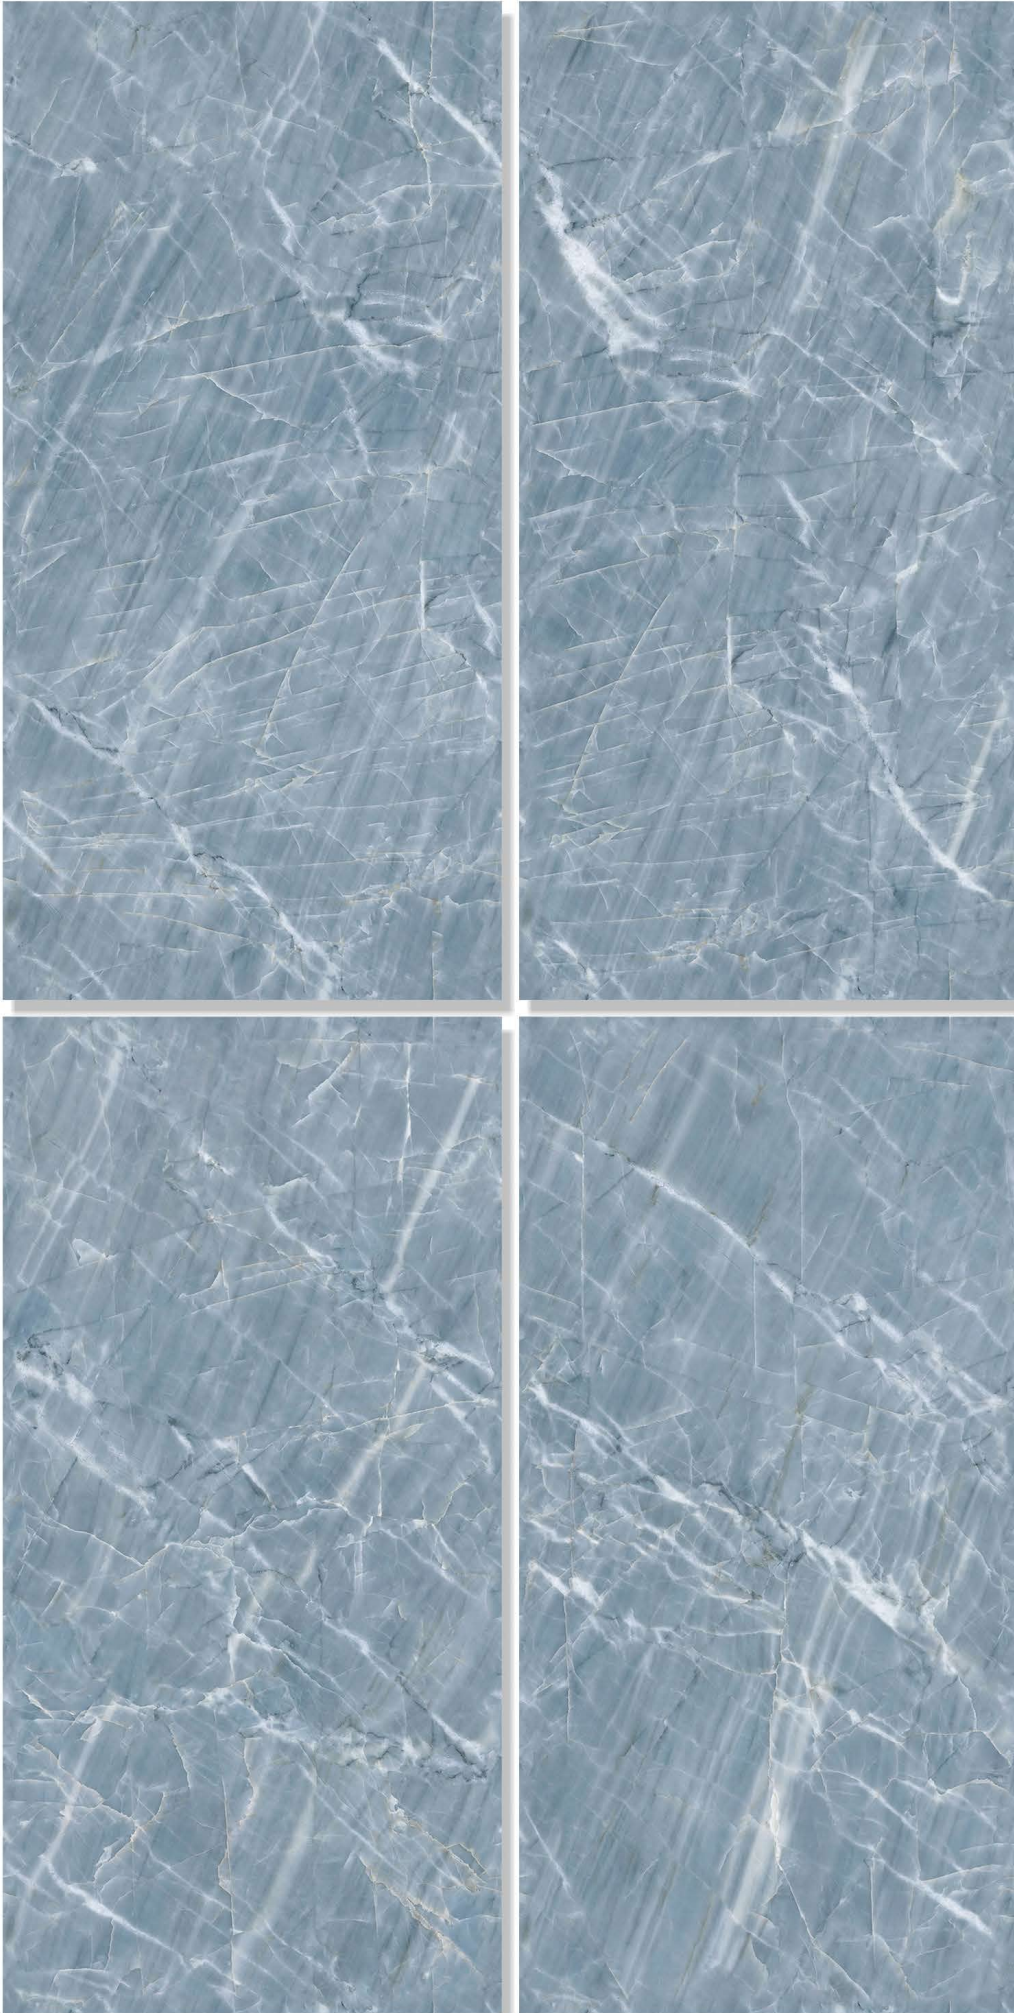

LIQUID ART

 **KOYO**
Luxury Redefined

MARION GRIS

SIZE
600X1200MM

FINISH
GLOSSY

RANDOM
04

MARION GRIS

 **KOYO**
Luxury Redefined